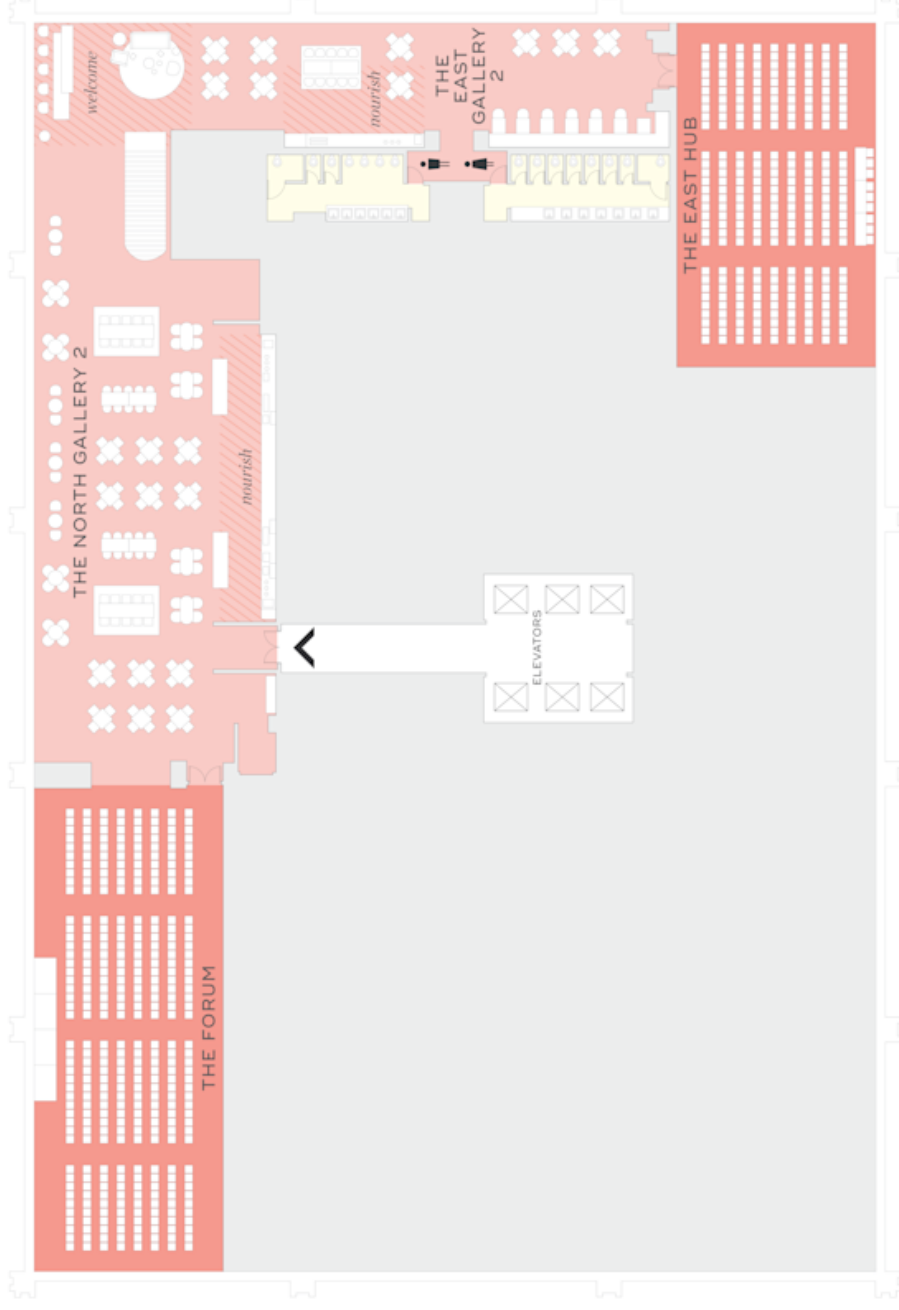

convene

FLOOR 2

LEGEND	
	BATHROOMS
	COAT CLOSET
	ELEVATOR
	ENTRANCE

GENERAL ACCESS	
	BATHROOMS
	MEETING & EVENT ACCESS
	GALLERY SPACE
	MEETING ROOMS
	NOURISH & WELCOME

One Liberty Plaza
New York, NY 10006